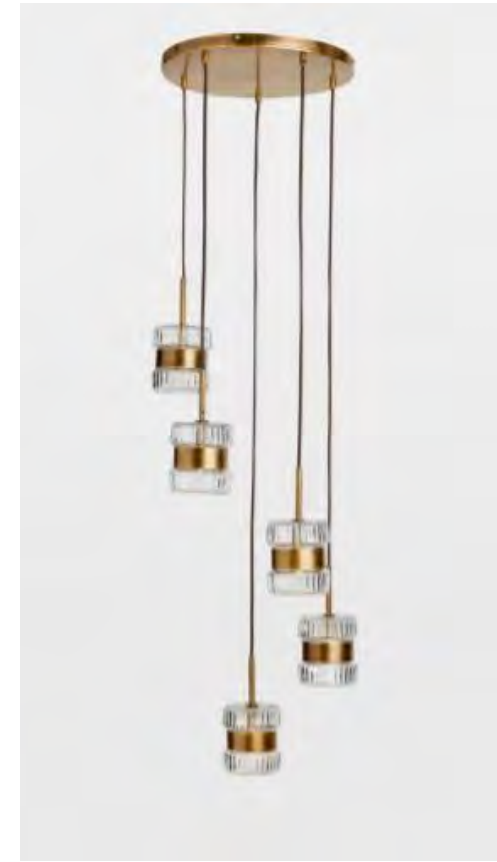

## LIGHTING

ANAIS PENDANT

SKU: 74533278

RRP: £950

VILLAGE PRICE: £633

Height :47 cm Width :52 cm Depth: 52 cm Weight :4.2 kg

Requires 2 x E14 blub, Max 40W

Capture the spirit of Little Beach House Malibu with the Anais pendant. Strung together with beads and sustainable coconut, the beach-style pendant sets a relaxed tone that is reminiscent of the Californian coastline

BUOY PENDANT

SKU: 74542171

RRP: £495

VILLAGE PRICE: £330

Height :55 cm Width :31 cm Depth :31 cm Weight :5 kg

Requires 1 x E27 bulb Max 60W

Inspired by Soho Farmhouse, the Buoy pendant is a large globe light suspended from a chunky chain. The opal glass has been mouthblown through the blackened brass frame which creates a subtle scalloped effect

RENATO MULTI PENDANT

SKU: 74542690

RRP: £650

VILLAGE PRICE: £433

Height:128 cm Width:45 cm Depth:45 cm Weight:6 kg

**Requires 1 x G9 halogen or LED bulb/ max 28W**

Influenced by the glamour of traditional American interiors, the Renato multi pendant features a fixed brass finish frame with five faceted glass cylinders that hang at different heights, casting distinctive light patterns

---

FLECS PENDANT LARGE

SKU: 74542270

RRP: £195

VILLAGE PRICE: £130

Height :45 cm Width :35 cm Depth :35  
cm Weight :2.6 kg

Large style requires 1 x Standard E27  
Globe bulb/ max 60W

FLECS PENDANT MEDIUM