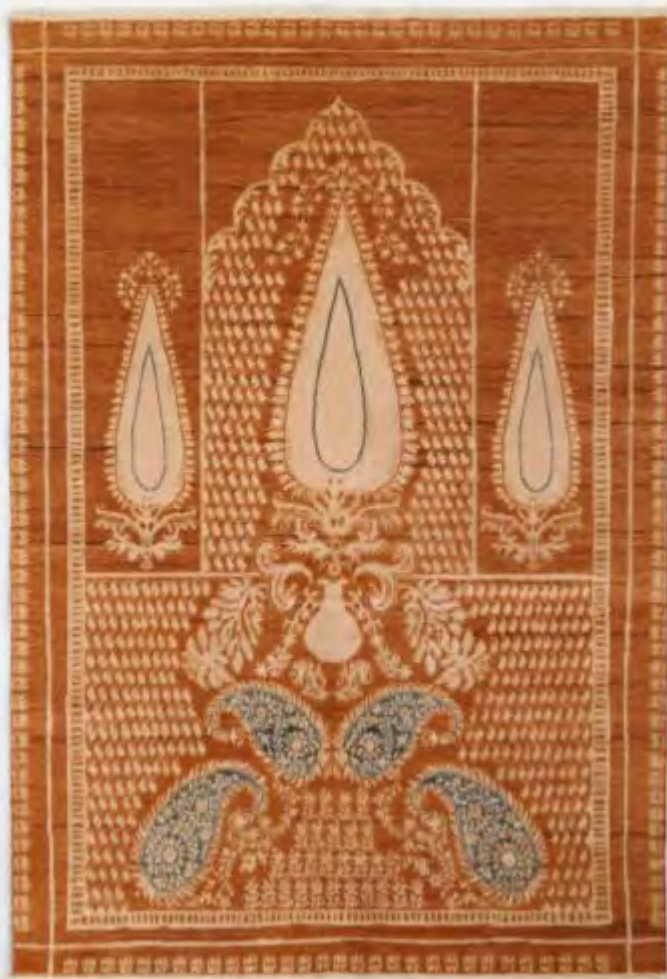

WALTER RUG RUST
170 x 240
SKU: 74520681
RRP: £3705
VILLAGE PRICE: £2223
Height 170cm Width:240cm
Depth:2cm Weight:11.7kg

WALTER RUG RUST
200 x 300
SKU: 74520698
RRP: £5295
VILLAGE PRICE: £3177
Height:200cm Width:300cm
Depth:2cm Weight:17.2kg

Hand-knotted in India by artisans who use a special technique called gabbeh, in which the yarns are dyed in such a way that the colour penetration is deliberately uneven, resulting in a unique movement of colours. A blend of wool and silk gives a softer hand feel, and because every rug is painstakingly knotted by hand, each is a true one off

WALTER RUG NAVY
170 x 240
SKU:
RRP: £3705
VILLAGE PRICE: £2223
Height 170cm Width:240cm
Depth:2cm Weight:11.7kg

WALTER RUG NAVY
200 x 300
SKU:
RRP: £5295
VILLAGE PRICE: £3177
Height:200cm Width:300cm
Depth:2cm Weight:17.2kg

Hand-knotted in India by artisans who use a special technique called gabbeh, in which the yarns are dyed in such a way that the colour penetration is deliberately uneven, resulting in a unique movement of colours. A blend of wool and silk gives a softer hand feel, and because every rug is painstakingly knotted by hand, each is a true one off