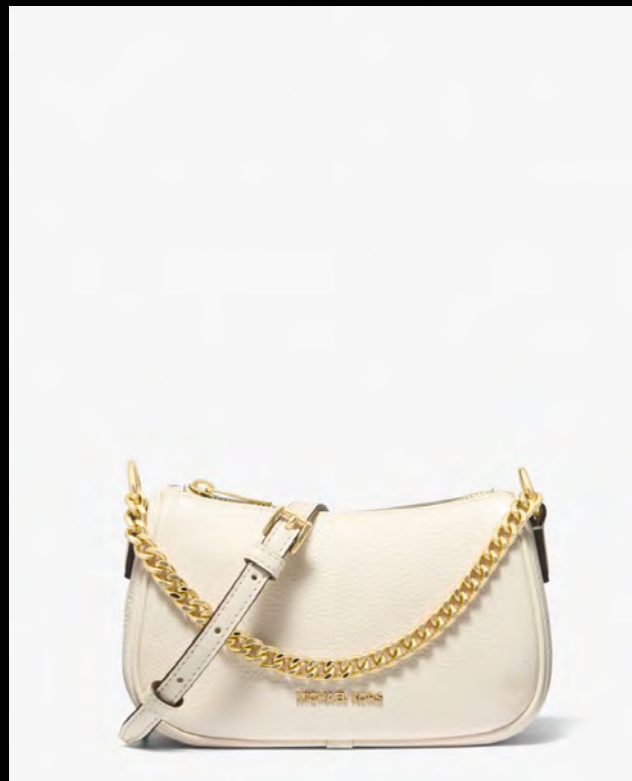

A dark grey background with a large, flowing red ribbon graphic that curves across the frame. The ribbon has a subtle sheen and is the central visual element.

MICHAEL KORS
O U T L E T

LA GUÍA
DE REGALO
PARA LAS FIESTAS

PACKABLE JACKET

AVRIL LARGE SACHEL

CARMELA POUCHETTE

MONROE STRAP GIFT SET

CARD HOLDER

MICHAEL KORS

MÁS COLORES Y ESTILOS DISPONIBLES EN LA TIENDA

WHITNEY SHOULDER

CARMELA POUCHETTE

DOREEN FLEX KITTEN

MIRELLA CROSSBODY

PUFFER COAT

MONROE WATCH

SIMONE SANDAL

CARMELA POUCHETTE

AVRIL XLARGE TOTE