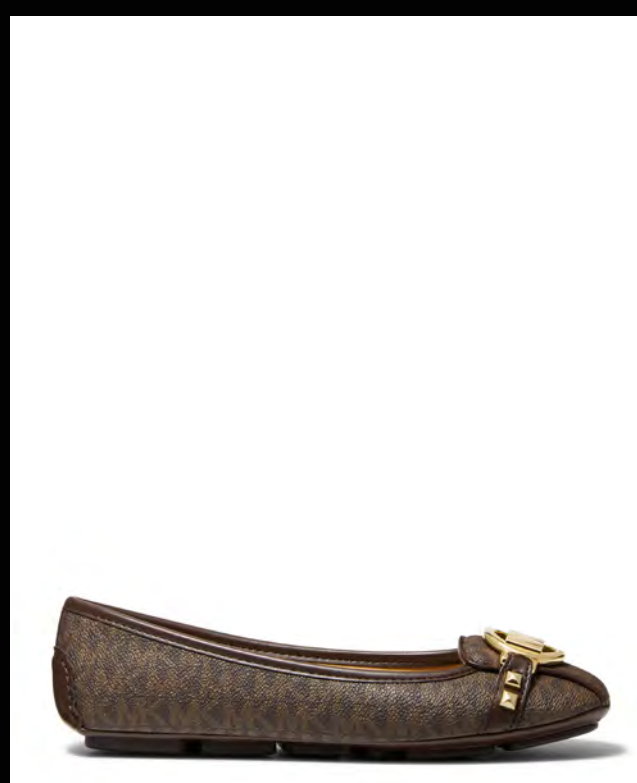

MICHAEL KORS

MÁS COLORES Y ESTILOS DISPONIBLES EN LA TIENDA

FULTON MOC