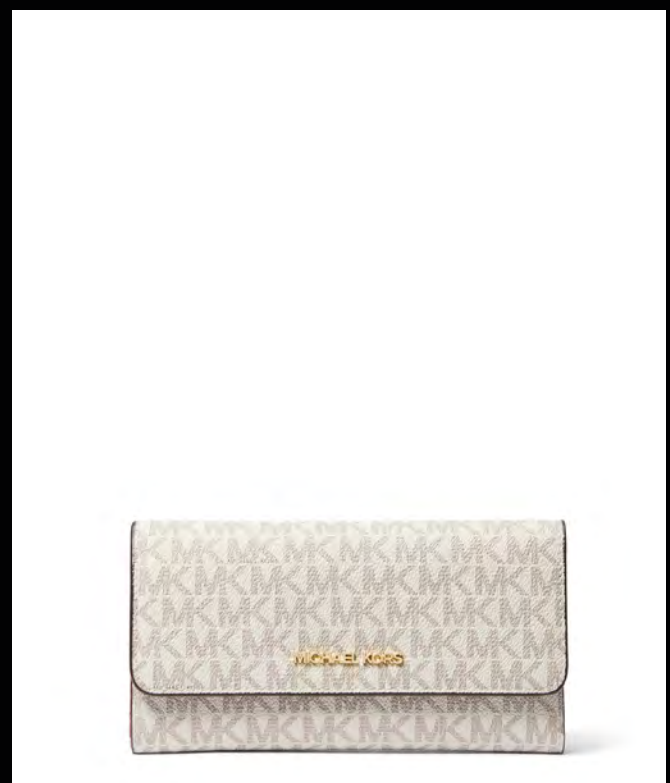

JET SET TRAVEL TRIFOLD