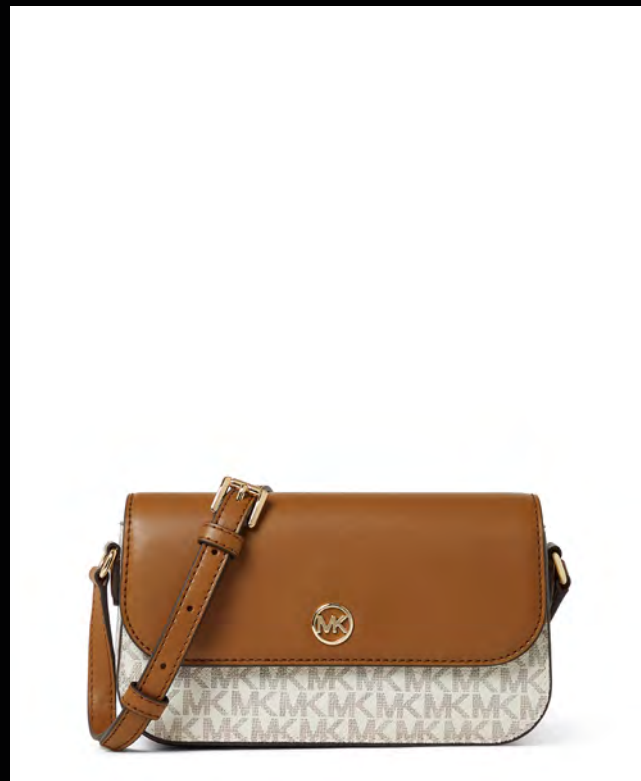

MICHAEL KORS

MÁS COLORES Y ESTILOS DISPONIBLES EN LA TIENDA

JET SET CROSSBODY