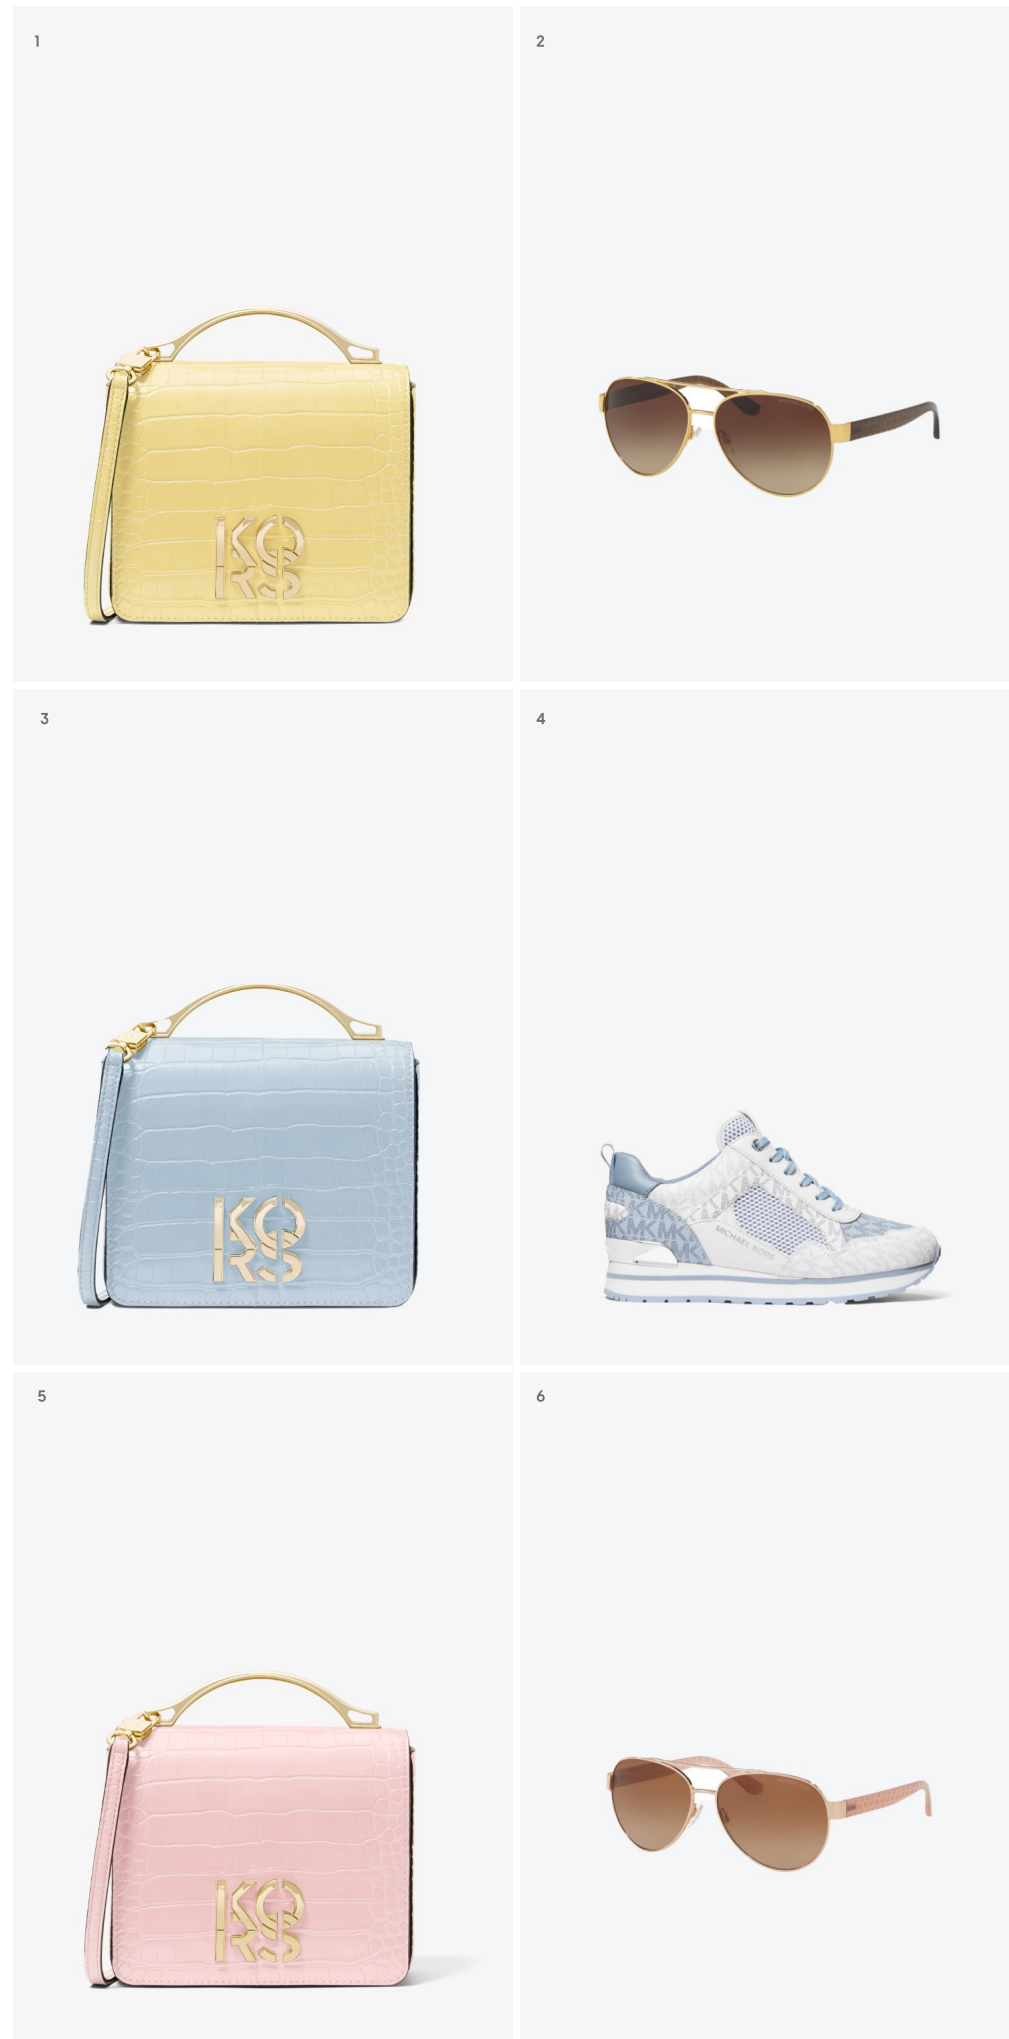

**MICHAEL KORS
O U T L E T**

GUIDA AI PRODOTTI

JET SET TRAVEL MEDIUM CARRYALL TOTE 35T1STVT2

Some items in selected stores only

FATTI NOTARE

Il motivo tie dye è tornato di moda: tuffati in un mondo a colori con i nostri irresistibili modelli dalle tinte sfumate.

1) MOTT ZIP AROUND CARD CASE 34TOGOXZIR 2) JET SET LARGE CROSSBODY 32TOGJ6C3R
3) CECE XS CHAIN CROSSBODY 32TOGOECOI 4) CECE XS CHAIN CROSSBODY 32TOGOECOI
5) JET SET TRAVEL MEDIUM CARRYALL TOTE 35T1STVT2I 6) JET SET TRAVEL MEDIUM CARRYALL TOTE 35T1GTVT2I

UNA VITA A COLORI

TIE DYE MIDI DRESS
MU08WXUF4D

Ravviva i tuoi outfit estivi con modelli tie dye allegri e colorati.

1) TIE DYE MIDI TANK DRESS MU08ZTKEXJ 2) MK EMBELLISHED T-SHIRT MU05MLHELE
3) SPIRAL TIE DYE ZIP HOODIE MU05MNEIKA 4) BIAS PLAID SMOCK DRESS MU08ZUFETY
5) SPIRAL TIE DYE ZIP HOODIE MU05MNEIKA 6) TIE DYE SHORTS MU03HD2EKA

TONALITÀ CANDY

Scopri la tendenza pastello con borse a tracolla in nuance "candy", sneaker celesti e molte altre novità irresistibili.

- 1) KORS SMALL CONVERTIBLE FLAP SHOULDER 35TIGKSF5E 2) BLAIR SUNGLASSES GOLD MK1014
3) KORS SMALL CONVERTIBLE FLAP SHOULDER 35TIGKSF5E 4) WILMA TRAINER 49TIWIFS2B
5) KORS SMALL CONVERTIBLE FLAP SHOULDER 35TIGKSF5E 6) BLAIR I ROSE GOLD MK1014