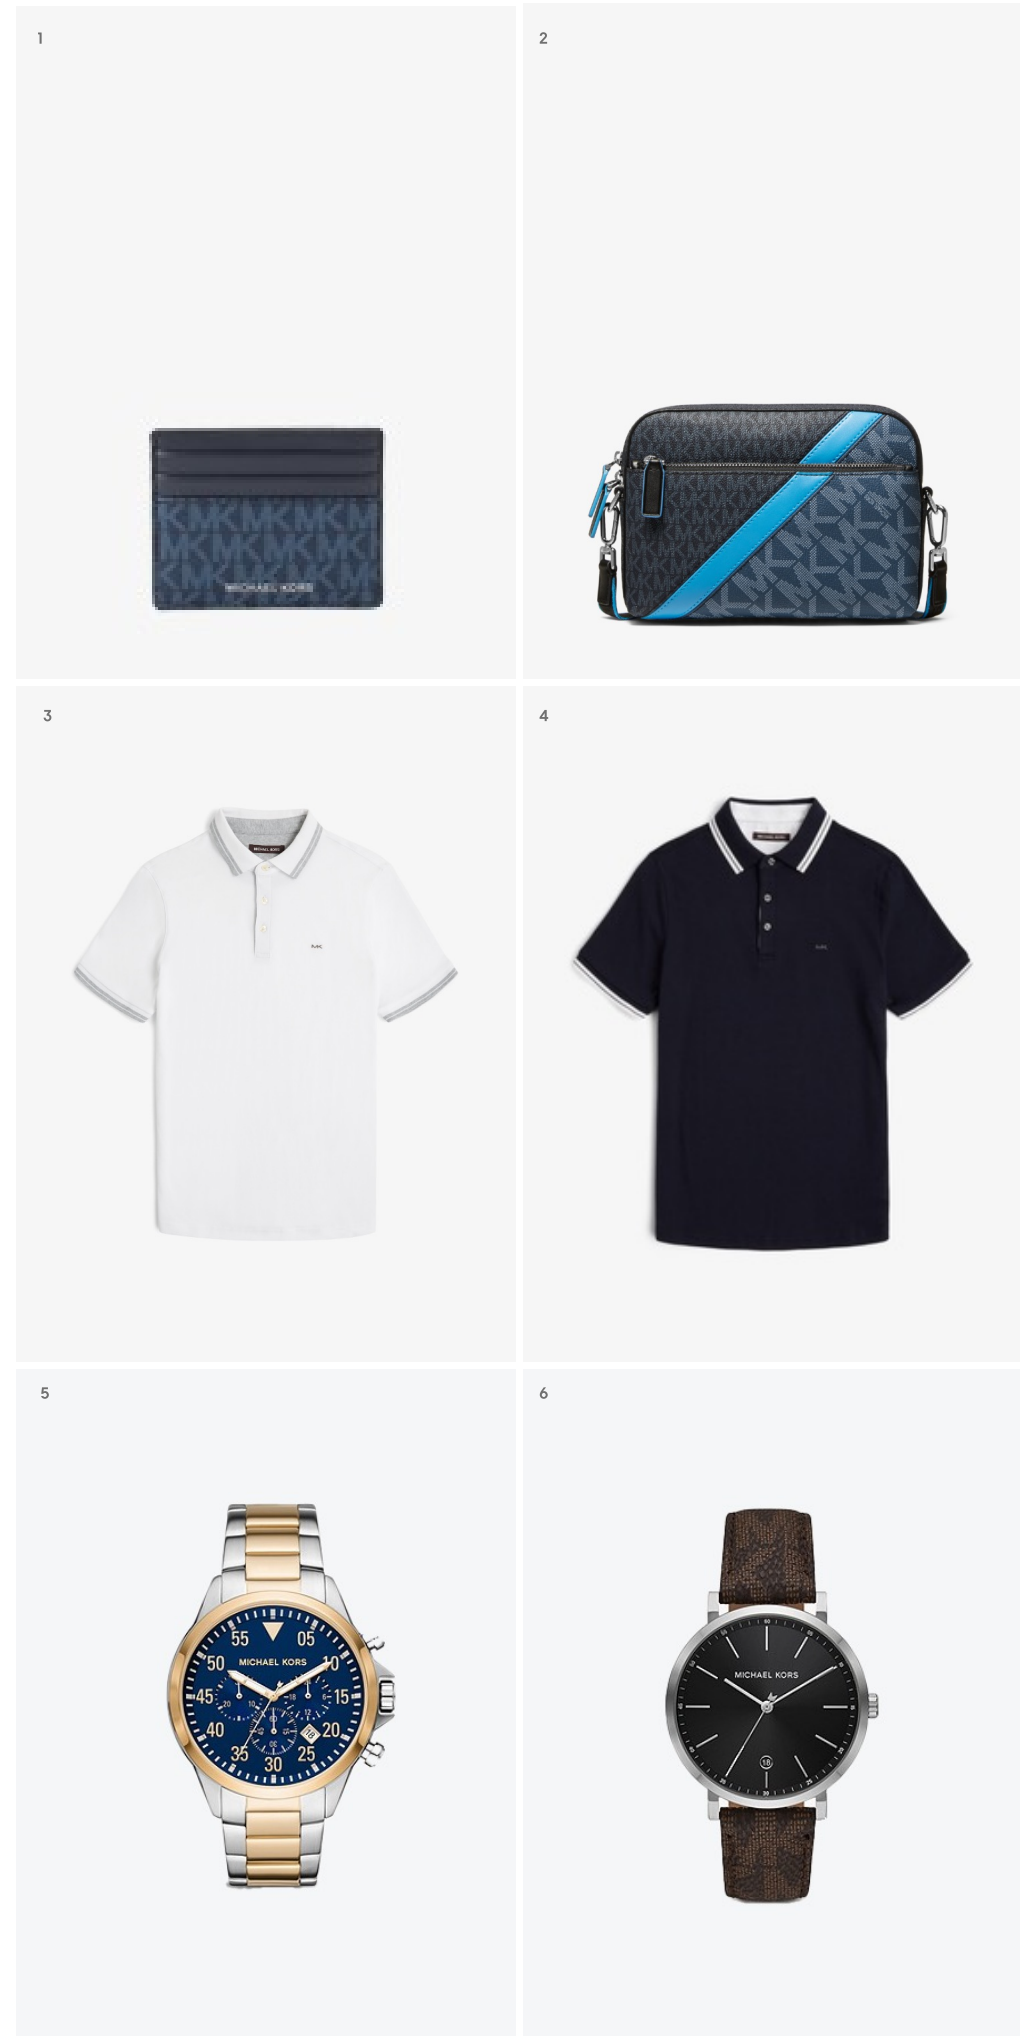

UNA VITA A COLORI

TIE DYE MIDI DRESS
MU08WXUF4D

Ravviva i tuoi outfit estivi con modelli tie dye allegri e colorati.

1) TIE DYE MIDI TANK DRESS MU08ZTKEXJ 2) MK EMBELLISHED T-SHIRT MU05MLHELE
3) SPIRAL TIE DYE ZIP HOODIE MU05MNEIKA 4) BIAS PLAID SMOCK DRESS MU08ZUFETY
5) SPIRAL TIE DYE ZIP HOODIE MU05MNEIKA 6) TIE DYE SHORTS MU03HD2EKA

TONALITÀ CANDY

Scopri la tendenza pastello con borse a tracolla in nuance "candy", sneaker celesti e molte altre novità irresistibili.

- 1) KORS SMALL CONVERTIBLE FLAP SHOULDER 35TIGKSF5E 2) BLAIR SUNGLASSES GOLD MK1014
3) KORS SMALL CONVERTIBLE FLAP SHOULDER 35TIGKSF5E 4) WILMA TRAINER 49TIWIFS2B
5) KORS SMALL CONVERTIBLE FLAP SHOULDER 35TIGKSF5E 6) BLAIR I ROSE GOLD MK1014

UNA MARCIA IN PIÙ

COOPER BACKPACK 37UJLCOB6J

Aggiungi personalità al tuo stile con design sportivi ed eleganti che hanno quel qualcosa in più.

1) COOPER TALL CARD CASE 36U9LCRD1B 2) COOPER UTILITY CROSSBODY 37UJLCOC5J
3) GREENWICH POLO ORO5FY22OB 4) GREENWICH POLO ORO5FY22OB
5) THOMPSONS 45MM WATCH MK8862 6) IRVING LOGO 42MM WATCH MK8813

1) JET SET ITEM LARGE EAST WEST CROSSBODY VANILLA 35F8GTTTC3B 2) JET SET ITEM LARGE EAST WEST CROSSBODY ATOM GREEN 35T8GTTTC9L
3) JET SET ITEM LARGE EAST WEST CROSSBODY BROWN 35F8GTTTC3B 4) JET SET ITEM LARGE EAST WEST CROSSBODY BLACK 35T8GTTTC9L