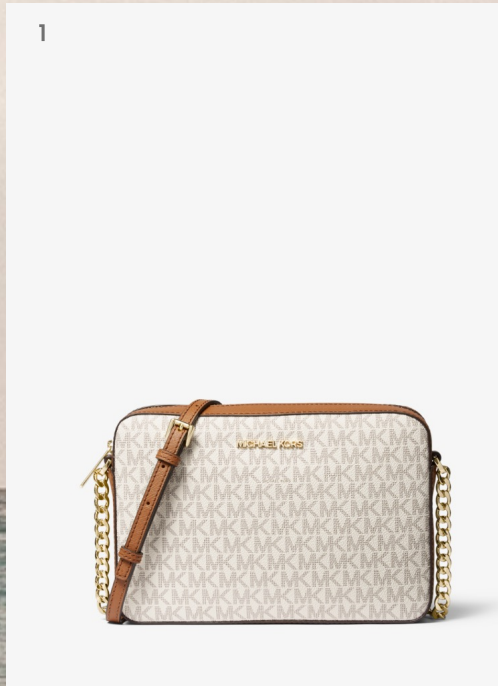

TONALITÀ CANDY

Scopri la tendenza pastello con borse a tracolla in nuance "candy", sneaker celesti e molte altre novità irresistibili.

- 1) KORS SMALL CONVERTIBLE FLAP SHOULDER 35TIGKSF5E 2) BLAIR SUNGLASSES GOLD MK1014
3) KORS SMALL CONVERTIBLE FLAP SHOULDER 35TIGKSF5E 4) WILMA TRAINER 49TIWIFS2B
5) KORS SMALL CONVERTIBLE FLAP SHOULDER 35TIGKSF5E 6) BLAIR I ROSE GOLD MK1014

UNA MARCIA IN PIÙ

COOPER BACKPACK 37UJLCOB6J

Aggiungi personalità al tuo stile con design sportivi ed eleganti che hanno quel qualcosa in più.

1) COOPER TALL CARD CASE 36U9LCRD1B 2) COOPER UTILITY CROSSBODY 37UJLCOC5J
3) GREENWICH POLO ORO5FY22OB 4) GREENWICH POLO ORO5FY22OB
5) THOMPSONS 45MM WATCH MK8862 6) IRVING LOGO 42MM WATCH MK8813

1) JET SET ITEM LARGE EAST WEST CROSSBODY VANILLA 35F8GTTTC3B 2) JET SET ITEM LARGE EAST WEST CROSSBODY ATOM GREEN 35T8GTTTC9L
3) JET SET ITEM LARGE EAST WEST CROSSBODY BROWN 35F8GTTTC3B 4) JET SET ITEM LARGE EAST WEST CROSSBODY BLACK 35T8GTTTC9L

5) JET SET TRAVEL SMALL TOP ZIP TOTE VANILLA 35SOGTVTIV 6) JET SET TRAVEL SMALL TOP ZIP TOTE ATOM GREEN 35SOGTVTIV
7) JET SET TRAVEL SMALL TOP ZIP TOTE BROWN 35SOGTVTIV 8) JET SET TRAVEL SMALL TOP ZIP TOTE BLACK 35SOGTVTIV