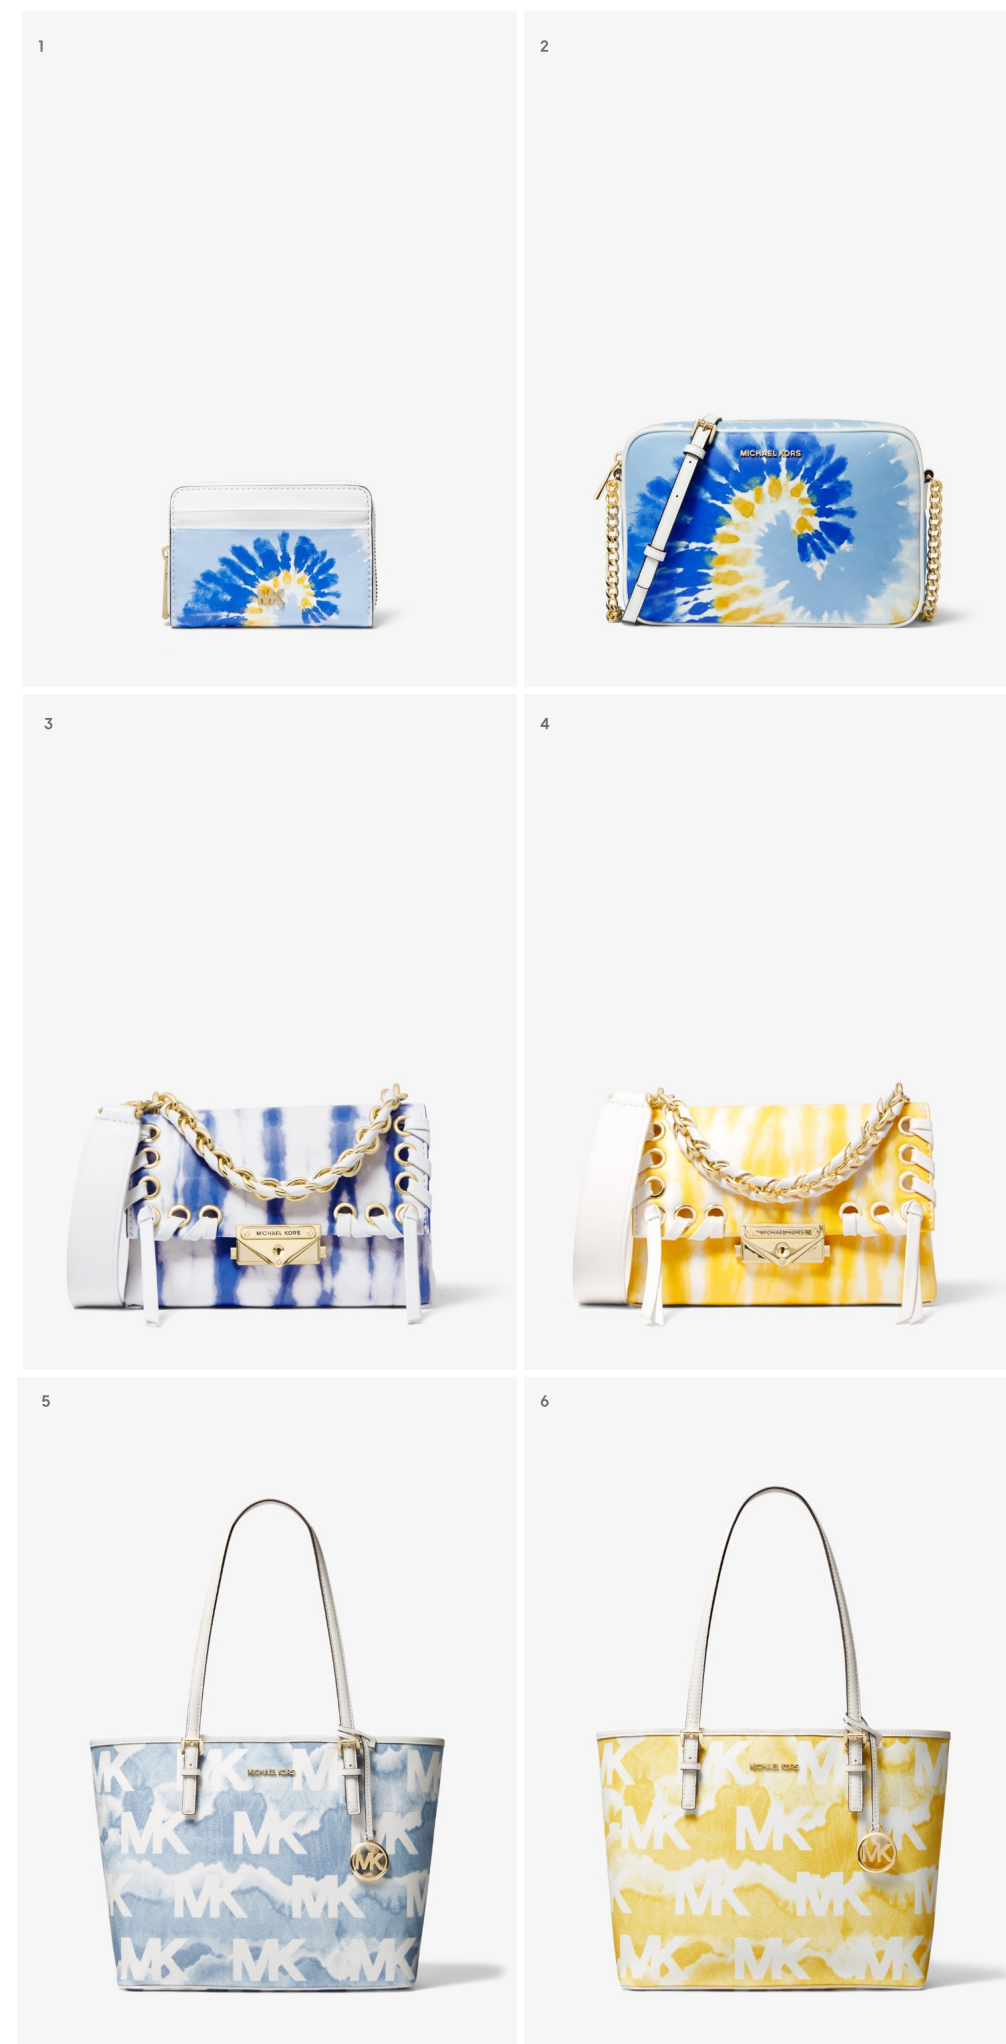

**MICHAEL KORS
O U T L E T**

GUIDA AI PRODOTTI

JET SET TRAVEL MEDIUM CARRYALL TOTE 35T1STVT2

Some items in selected stores only

FATTI NOTARE

Il motivo tie dye è tornato di moda: tuffati in un mondo a colori con i nostri irresistibili modelli dalle tinte sfumate.

1) MOTT ZIP AROUND CARD CASE 34TOGOXZIR 2) JET SET LARGE CROSSBODY 32TOGJ6C3R
3) CECE XS CHAIN CROSSBODY 32TOGOECOI 4) CECE XS CHAIN CROSSBODY 32TOGOECOI
5) JET SET TRAVEL MEDIUM CARRYALL TOTE 35T1STVT2I 6) JET SET TRAVEL MEDIUM CARRYALL TOTE 35T1GTVT2I

UNA VITA A COLORI

TIE DYE MIDI DRESS
MU08WXUF4D

Ravviva i tuoi outfit estivi con modelli tie dye allegri e colorati.

1) TIE DYE MIDI TANK DRESS MU08ZTKEXJ 2) MK EMBELLISHED T-SHIRT MU05MLHELE
3) SPIRAL TIE DYE ZIP HOODIE MU05MNEIKA 4) BIAS PLAID SMOCK DRESS MU08ZUFETY
5) SPIRAL TIE DYE ZIP HOODIE MU05MNEIKA 6) TIE DYE SHORTS MU03HD2EKA

1) JET SET ITEM LARGE EAST WEST CROSSBODY VANILLA 35F8GTTTC3B 2) JET SET ITEM LARGE EAST WEST CROSSBODY ATOM GREEN 35T8GTTTC9L
3) JET SET ITEM LARGE EAST WEST CROSSBODY BROWN 35F8GTTTC3B 4) JET SET ITEM LARGE EAST WEST CROSSBODY BLACK 35T8GTTTC9L