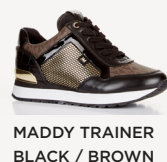

HOPE
LG SACHEL

HOPE
MD MESSENGER

TEAGEN
LG LONG DROP SACHEL

JET SET ITEM
MD MESSENGER

JET SET ITEM
LG EW CROSSBODY

JET SET TRAVEL
XS CARRYALL
CONV TZ TOTE

JET SET TRAVEL
3 IN 1 WRIST CLUTCH
CROSSBODY

JET SET TRAVEL
LG TRIPLE
GUSSET CROSSBODY

TWIST SLIT DRESS
BLACK

GROMMT NECK TIE DRESS
BLACK/WHITE

LONG SLEEVE
MOCK NECK ZIP DRESS
BLACK

STERLING BOOTIE
BLACK / SILVER

JENKINS KNIT TRAINER
BLACK / BROWN

MADDY TRAINER
BLACK / BROWN

HD OUTLINE
GRAPHIC TEE

4 IN 1 BELT BOX SET

KENT BACKPACK
BLACK

HARRISON
TALL CARD CASE

RODINARA
BLACK / GUNMETAL

MELISSA 36MM
BLACK

CUNNINGHAM 44MM
SILVER

TIBBY 40MM
BLACK