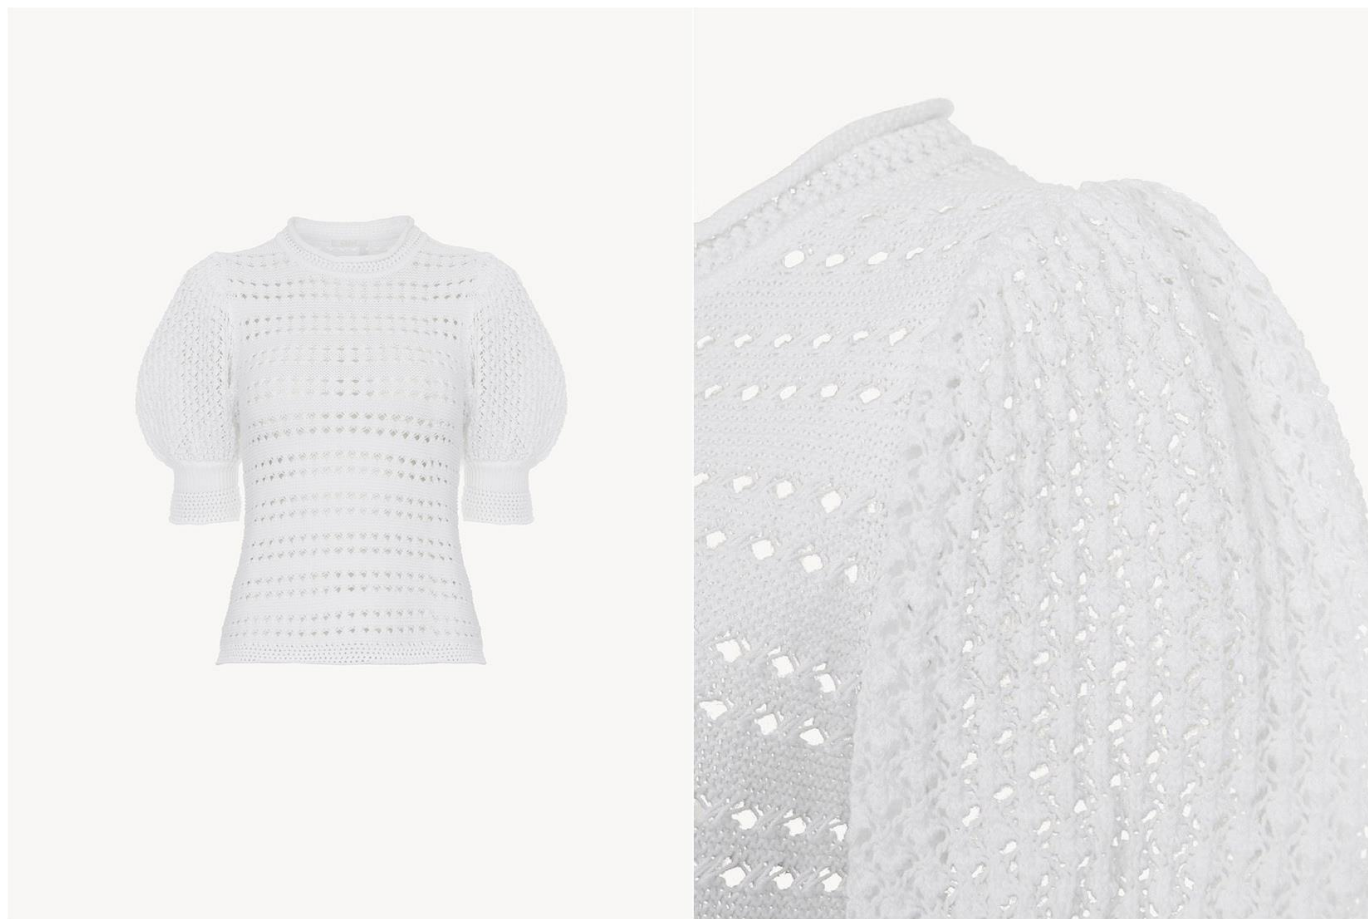

JACKET, PEARL BEIGE CHC24UVE21130278
WAS £1710 / NOW £855

TROUSERS, PEARL BEIGE CHC24UPA12130278
WAS £1375 / NOW £687

TOP, BLACK-WHITE CHC24UHT3230095
WAS £1250 / NOW £625

SKIRT, BLACK –WHITE CHC24UJU04300905
WAS £1375 / NOW £687