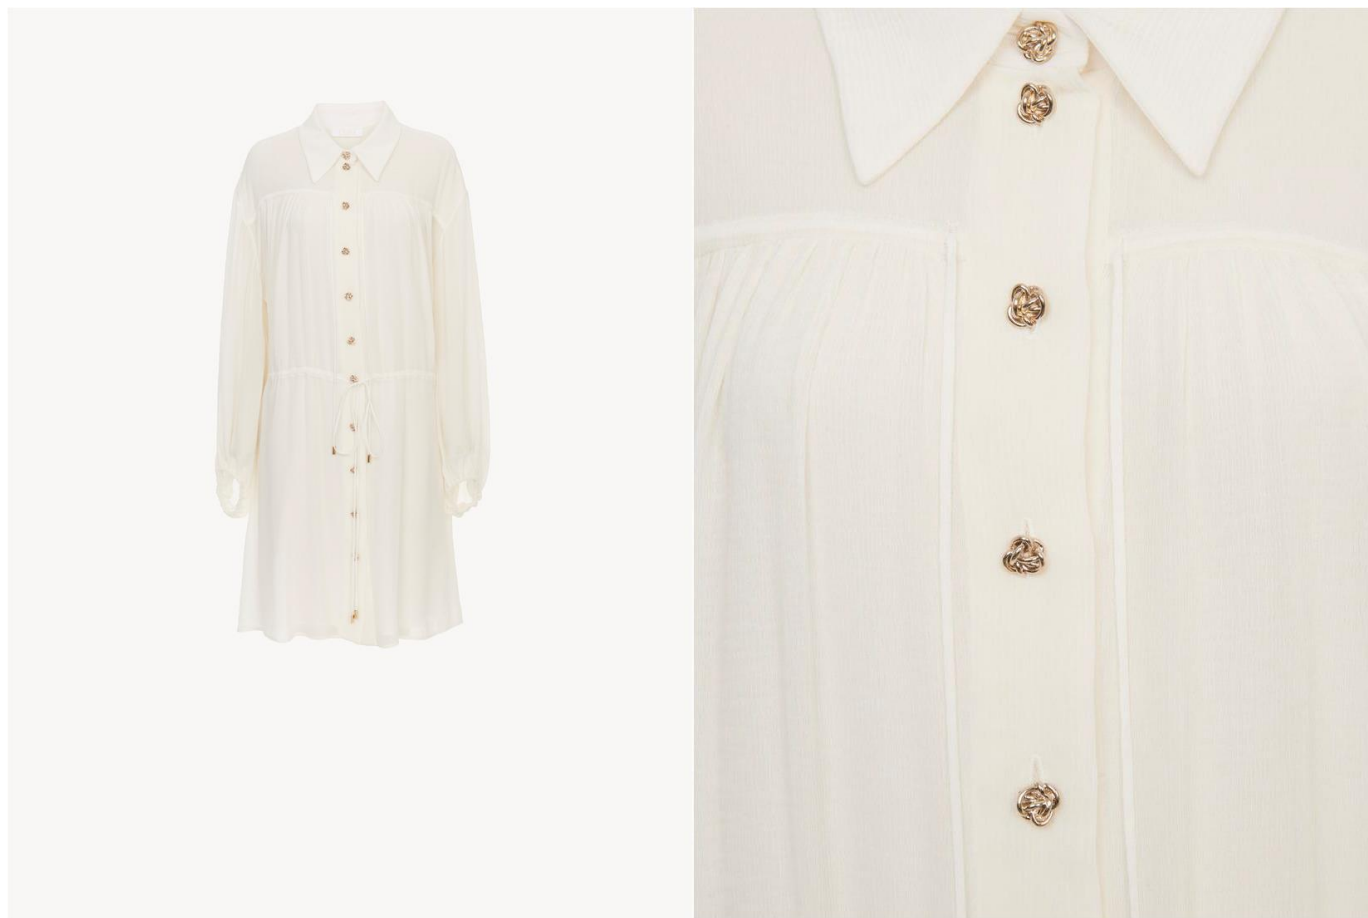

DRESS, PARISIAN BLUE CHC24URO73113495
WAS £2395 / NOW £1197

DRESS, VANILLA ICE CHC24URO73313117
WAS £2395 / NOW £1197