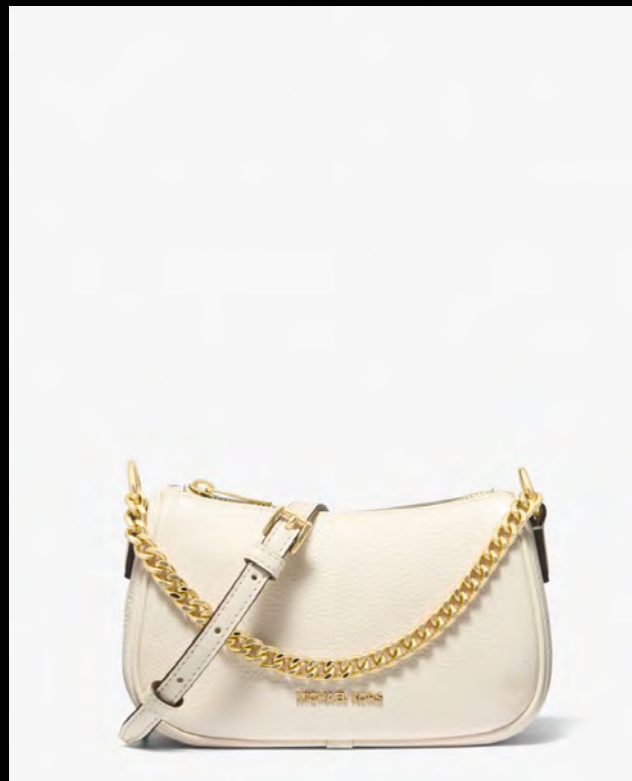

The image features a dark grey background with a vibrant red ribbon that flows and curves across the frame. The ribbon has a subtle sheen and is positioned diagonally from the top left towards the bottom right. The text is overlaid on this background.

JET SET TRAVEL WRISTLET

EASTON MOTO BOOTIE

PACKABLE JACKET

AVRIL LARGE SACHEL

CARMELA POUCHETTE

MONROE STRAP GIFT SET

CARD HOLDER

MICHAEL KORS

D'AUTRES COULEURS ET MODÈLES DISPONIBLES EN BOUTIQUE

WHITNEY SHOULDER

CARMELA POUCHETTE

DOREEN FLEX KITTEN

MIRELLA CROSSBODY

PUFFER COAT

MONROE WATCH

SIMONE SANDAL