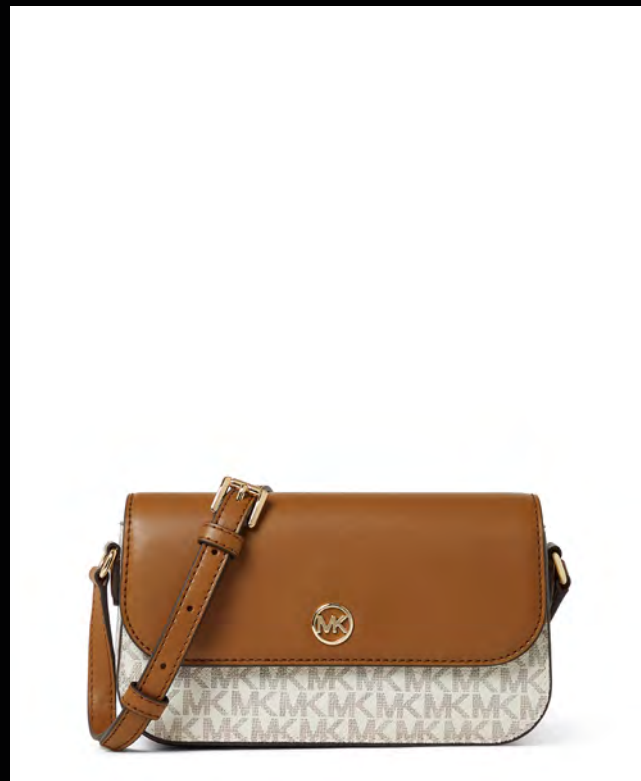

The image features a dark grey background with a vibrant red ribbon that flows and curves across the frame. The ribbon has a subtle sheen and is positioned diagonally from the top left towards the bottom right. The text is overlaid on this background.

D'AUTRES COULEURS ET MODÈLES DISPONIBLES EN BOUTIQUE

WHITNEY SHOULDER

CARMELA POUCHETTE

DOREEN FLEX KITTEN

MIRELLA CROSSBODY

PUFFER COAT

MONROE WATCH

SIMONE SANDAL

CARMELA POUCHETTE

AVRIL XLARGE TOTE

MICHAEL KORS

D'AUTRES COULEURS ET MODÈLES DISPONIBLES EN BOUTIQUE

JET SET CROSSBODY

JET SET TRAVEL TOTE

SIMONE SANDAL

JACQUARD SWEATSHIRT