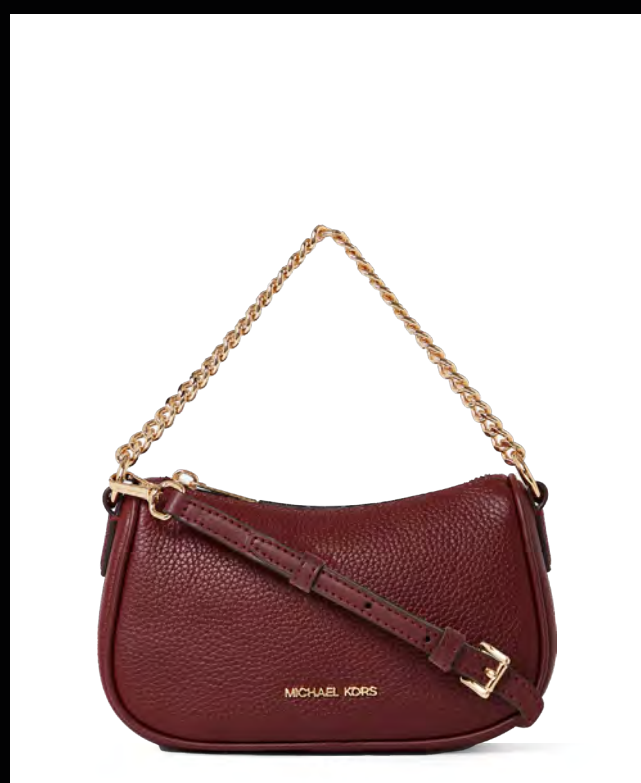

The image features a dark grey background with a vibrant red ribbon that flows and curves across the frame. The ribbon has a subtle sheen and is positioned diagonally from the top left towards the bottom right. The text is overlaid on this background.

JET SET TRAVEL WRISTLET

EASTON MOTO BOOTIE

PACKABLE JACKET

AVRIL LARGE SACHEL

CARMELA POUCHETTE

MONROE STRAP GIFT SET

CARD HOLDER

MICHAEL KORS

D'AUTRES COULEURS ET MODÈLES DISPONIBLES EN BOUTIQUE

WHITNEY SHOULDER

CARMELA POUCHETTE

DOREEN FLEX KITTEN

MIRELLA CROSSBODY

PUFFER COAT

MONROE WATCH

SIMONE SANDAL