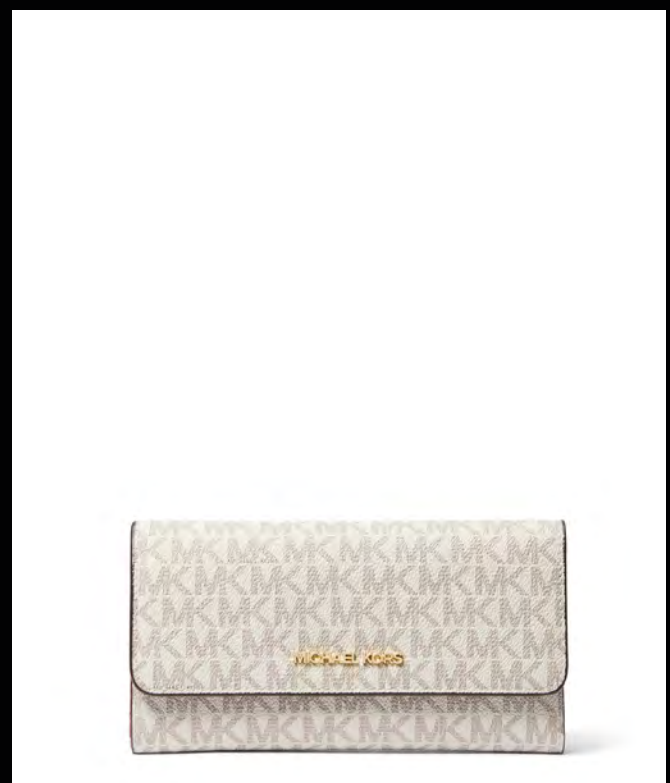

The image features a dark grey background with a vibrant red ribbon that flows and curves across the frame. The ribbon has a subtle sheen and is positioned diagonally from the top left towards the bottom right. The text is overlaid on this background.

JACQUARD JOGGER PANT

BERKLEY GIFT SET

HONEY BALLET

JAYCEE BACKPACK

JET SET TRAVEL TRIFOLD

MICHAEL KORS

D'AUTRES COULEURS ET MODÈLES DISPONIBLES EN BOUTIQUE

JET SET CROSSBODY