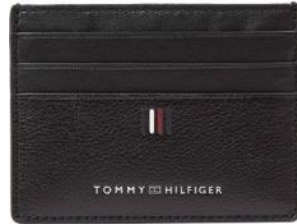

Outlet Price: 118.90
RRP: 169.90

Product Description
CENTRAL MINI CROSSOVER

Outlet Price: 65.90
RRP: 94.90

Product Description
CENTRAL CC AND COIN

Outlet Price: 55.90
RRP: 79.90

Product Description
CENTRAL CC HOLDER