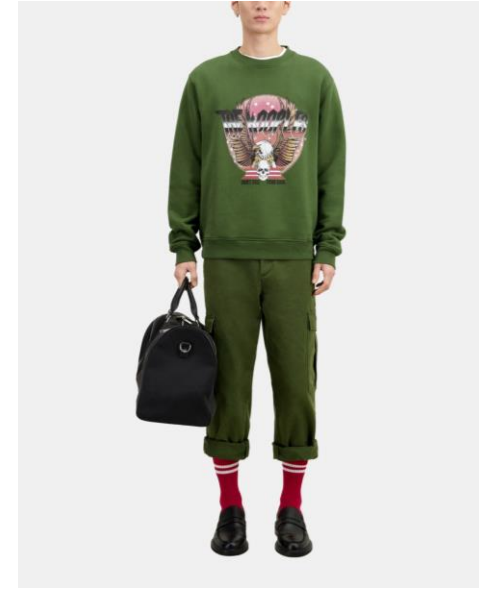

MOLLETON & JERSEY

FLEECE & JERSEY

SWEATSHIRT,
SWEATSHIRT
HSWE28012KBLA01
225€/ 150€

SWEATSHIRT,
SWEATSHIRT
HSWE28013KCAR01
495€/ 130€

SWEATSHIRT,
SWEATSHIRT
HSWE28013KKAK15
495€/ 130€

SWEATSHIRT,
SWEATSHIRT
HSWE28015KBLU79
495€/ 130€