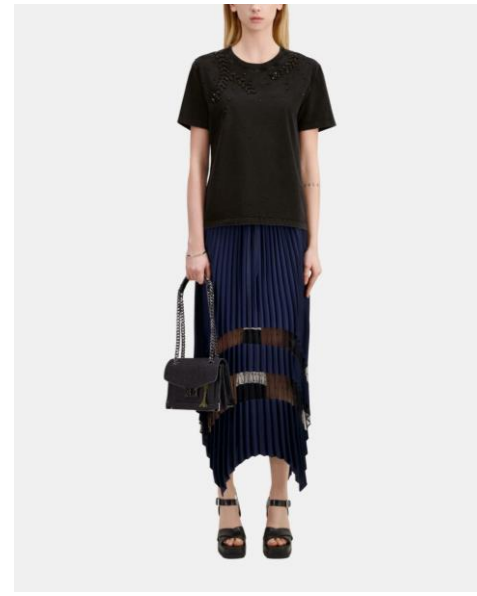

T-SHIRT, T-SHIRT
FTSC28015KYEL04
95€/ 63€

T-SHIRT, T-SHIRT
FTSC28023KBLA55
80€/ 53€

MOLLETON & JERSEY

FLEECE & JERSEY

T-SHIRT, T-SHIRT
FTSC28029KBLA55
95€/ 63€

T-SHIRT, T-SHIRT
FTSC28015KWHI01
95€/ 63€

T-SHIRT, T-SHIRT
FTSC28021KBLA55
445€/ 97€

T-SHIRT, T-SHIRT
FTSC28016KPIN86
95€/ 63€

SWEATSHIRT,
SWEATSHIRT
FSWE25008KBLU07
485€/ 123€

SWEATSHIRT,
SWEATSHIRT
FSWE25008KBLA01
485€/ 123€

MOLLETON & JERSEY

FLEECE & JERSEY

SWEATSHIRT,
SWEATSHIRT
FSWE25008KPIN25
485€/ 123€