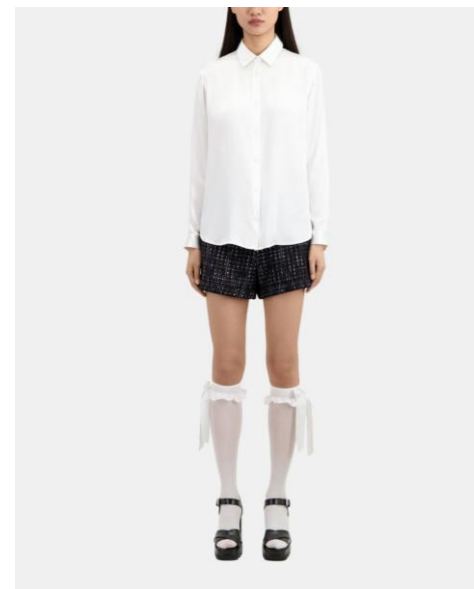

ROBE, DRESS
FROB28062KBLU35
295€/ 197€

ROBE, DRESS
FROB28062KPUR13
295€/ 197€

ROBES & COMBINAISONS

DRESSES & JUMPSUITS

ROBE, DRESS
FROB28095KBLA92
295€/ 197€

ROBE, DRESS
FROB28126KPIN01
395€/ 264€

ROBE, DRESS
FROB28139KBLA01
255€/ 170€

ROBE, DRESS
FROB28160KBLA09
275€/ 184€

CHEMISES & TOPS

SHIRTS & TOPS

CHEMISE, SHIRT
FCCL28008KBLA01
245€/ 164€

CHEMISE, SHIRT
FCCL28008KBLU42
245€/ 164€

CHEMISE, SHIRT
FCCL28008KECR01
245€/ 164€

CHEMISE, SHIRT
FCCL28008KKAK01
245€/ 164€