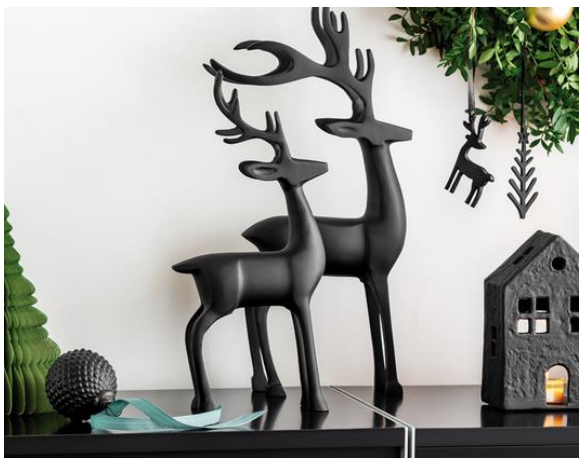

Black Xmas

Hurricane Lamp	Large Deer	Small Deer	Taper Candles	Large Star	Small Star	Nutcracker	Hanging 3 pack
14 8672 7404	14 8672 7405	14 8672 7406	14 8672 7408	14 8672 7409	14 8672 7410	14 8672 7415	14 8672 7418
RRP €34.90	RRP €70.90	RRP €52.90	RRP €5.90	RRP €23.90	RRP €17.90	RRP €58.90	RRP €17.90
KV Price €23.35	KV Price €47.50	KV Price €35.40	KV Price €3.95	KV Price €16.00	KV Price €11.95	KV Price €39.45	KV Price €11.95

Large Tree	Small Tree						
14 8672 7420	14 8672 7421						
RRP €23.90	RRP €17.90						
KV Price €16.00	KV Price €11.95